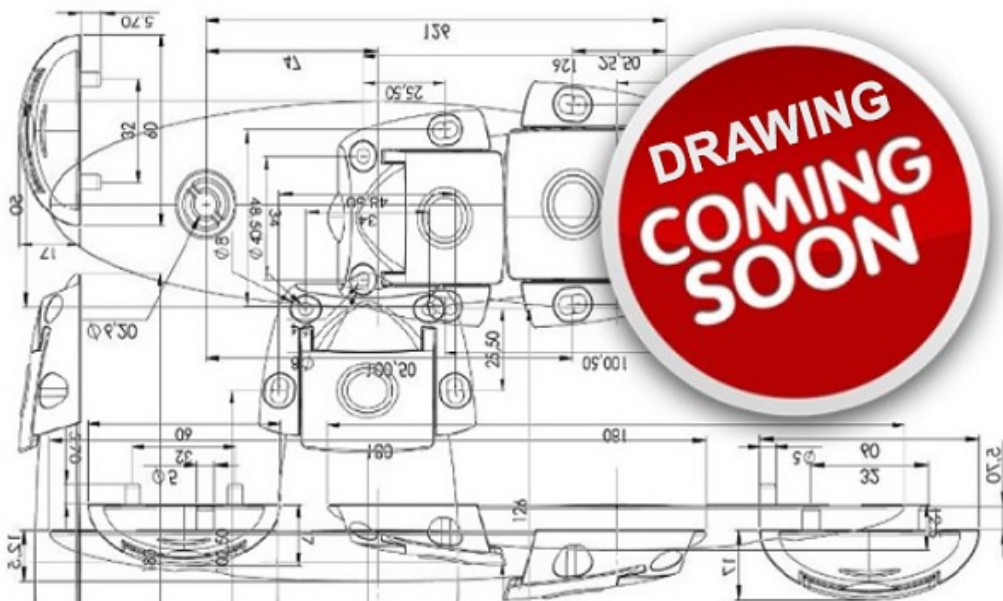

# PRODUCT SHEET

**Description:**

Glass Connector "Mini" 4-Way, 90DG, Chrome Pl, Closed End

**Item number:**

22.10.055-0

Units	Box	Carton	HS Code	Barcode
Pcs.	25	250	8302420090	 5704866082488

SISO A/S  
Mileparken 11  
DK-2740 Skovlunde  
Denmark  
VAT: DK 24786013